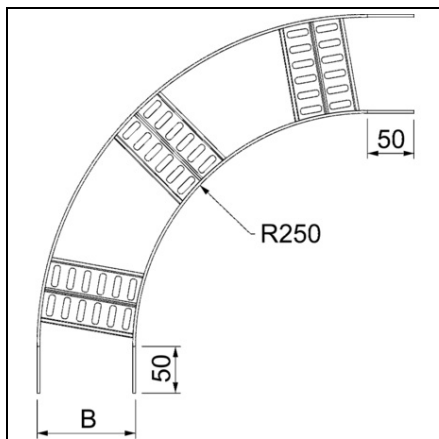

**OBO BETERMANN 90° COT- WITH Z RUNGS FT | TYPE SLZBL90  
200MW FT**

90° bend for shipping cable ladder, type SLZ L, with side height of 35 mm with welded, perforated Z rungs. Type: SLZBL90 200MW FT Width (mm): 200 Railthickness (mm): 3 Pack.pcs: 1 Weightkg/100 pcs.: 160,400 Item No.: 7099284 Pret: 86,12 lei (TVA inclus)

Detalii online: <https://www.materialelectrice.ro/900-cot-with-z-rungs-ft-type-slzbl90-200mw-ft-71725>