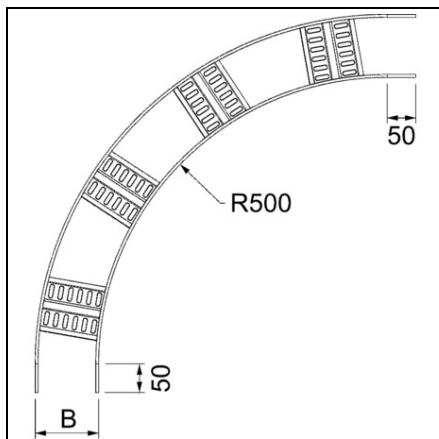

**OBO BETERMANN 90° COT- WITH Z RUNGS FT | TYPE
SLZB90400MWFTR50**

Connectors should be ordered separately and in the appropriate quantity. Type:
SLZB90400MWFTR50 Width (mm): 400 Railthickness (mm): 5 Pack.pcs: 1 Weightkg/100
pcs.: 710,300 Item No.: 7099028
Pret: 66,35 lei (TVA inclus)

Detalii online: <https://www.materialelectrice.ro/900-cot-with-z-rungs-ft-type-slbz90400mwftr50-71724>