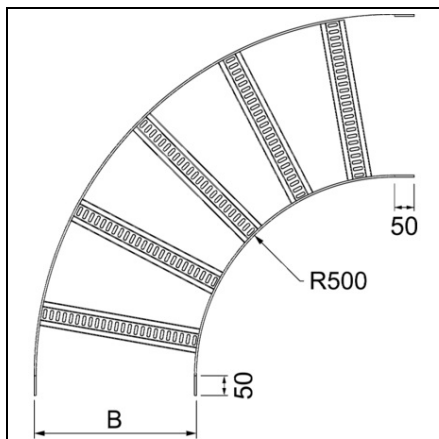

OBO BETERMANN 90° COT- | TYPE SLB9062400MWFTR5

Connectors should be ordered separately and in the appropriate quantity. Type:
SLB9062400MWFTR5 Width (mm): 400 Railthickness (mm): 5 Pack.pcs: 1 Weightkg/100
pcs.: 578,300 Item No.: 7098949
Pret: 63,92 lei (TVA inclus)