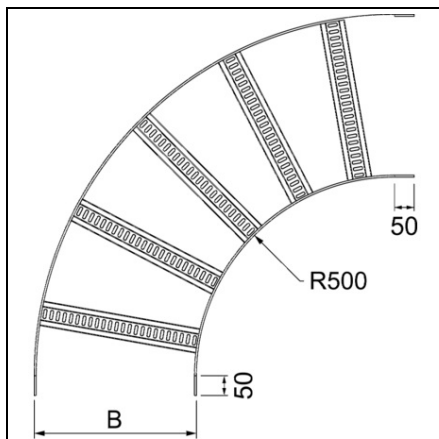

OBO BETERMANN 90° COT- | TYPE SLB9062200MWFTR5

Connectors should be ordered separately and in the appropriate quantity. Type:
SLB9062200MWFTR5 Width (mm): 200 Railthickness (mm): 5 Pack.pcs: 1 Weightkg/100
pcs.: 408,400 Item No.: 7098947
Pret: 58,13 lei (TVA inclus)

Detalii online: <https://www.materialeelectrice.ro/900-cot-type-slb9062200mwfr5-71719>