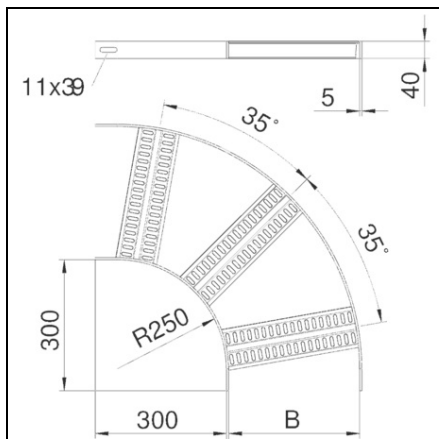

**OBO BETERMANN 90° COT- WITH Z RUNGS ALU | TYPE SLZB 90  
1200 ALU**

Connectors should be ordered separately and in the appropriate quantity. Type: SLZB 90  
1200 ALU Width (mm): 1200 Railthickness (mm): 5 Pack.pcs: 1 Weightkg/100 pcs.:  
411,700 Item No.: 7099110  
Pret: 1,01 lei (TVA inclus)