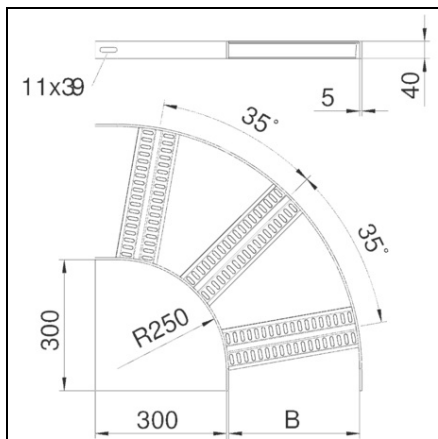

**OBO BETERMANN 90° COT- WITH Z RUNGS ALU | TYPE SLZB 90
1000 ALU**

Connectors should be ordered separately and in the appropriate quantity. Type: SLZB 90
1000 ALU Width (mm): 1000 Railthickness (mm): 5 Pack.pcs: 1 Weightkg/100 pcs.:
351,700 Item No.: 7099108
Pret: 0,30 lei (TVA inclus)