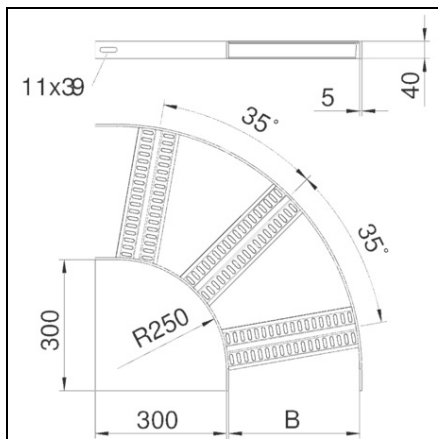

**OBO BETERMANN 90° COT- WITH Z RUNGS ALU | TYPE SLZB 90  
800 ALU**

Connectors should be ordered separately and in the appropriate quantity. Type: SLZB 90  
800 ALU Width (mm): 800 Railthickness (mm): 5 Pack.pcs: 1 Weightkg/100 pcs.: 291,600  
Item No.: 7099104  
Pret: 4,60 lei (TVA inclus)