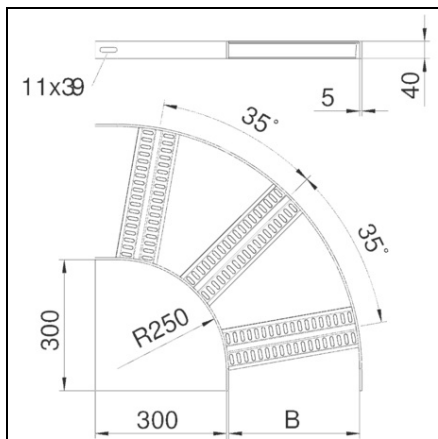

**OBO BETERMANN 90° COT- WITH Z RUNGS ALU | TYPE SLZB 90
600 ALU**

Connectors should be ordered separately and in the appropriate quantity. Type: SLZB 90
600 ALU Width (mm): 600 Railthickness (mm): 5 Pack.pcs: 1 Weightkg/100 pcs.: 198,900
Item No.: 7099100
Pret: 3,46 lei (TVA inclus)