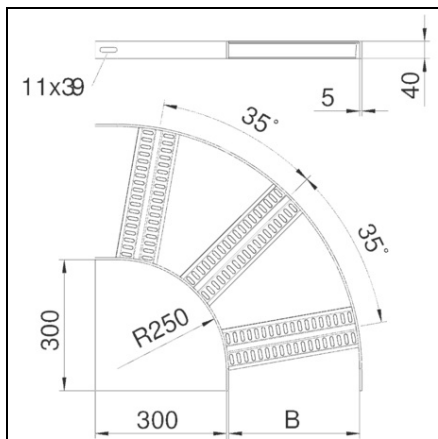

**OBO BETERMANN 90° COT- WITH Z RUNGS ALU | TYPE SLZB 90
400 ALU**

Connectors should be ordered separately and in the appropriate quantity. Type: SLZB 90
400 ALU Width (mm): 400 Railthickness (mm): 5 Pack.pcs: 1 Weightkg/100 pcs.: 149,700
Item No.: 7099096
Pret: 1,37 lei (TVA inclus)