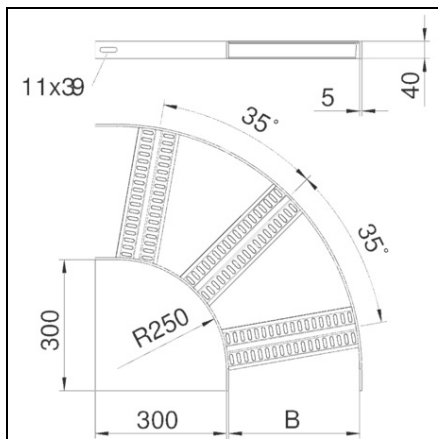

**OBO BETERMANN 90° COT- WITH Z RUNGS ALU | TYPE SLZB 90
300 ALU**

Connectors should be ordered separately and in the appropriate quantity. Type: SLZB 90
300 ALU Width (mm): 300 Railthickness (mm): 5 Pack.pcs: 1 Weightkg/100 pcs.: 125,100
Item No.: 7099094
Pret: 0,89 lei (TVA inclus)

Detalii online: <https://www.materialelectrice.ro/900-cot-with-z-rungs-alu-type-slzb-90-300-alu-71710>