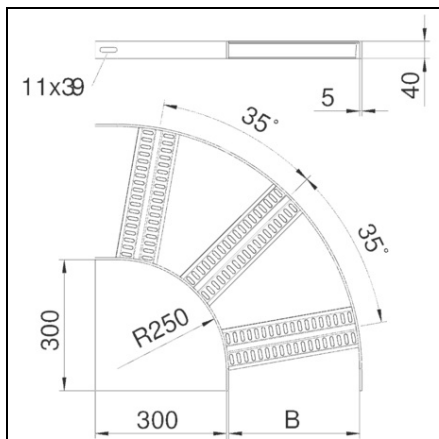

**OBO BETERMANN 90° COT- WITH Z RUNGS A2 | TYPE SLZB 90 800
A2**

Connectors should be ordered separately and in the appropriate quantity. Type: SLZB 90 800 A2 Width (mm): 800 Railthickness (mm): 5 Pack.pcs: 1 Weightkg/100 pcs.: 866,000
Item No.: 7099044
Pret: 7,22 lei (TVA inclus)