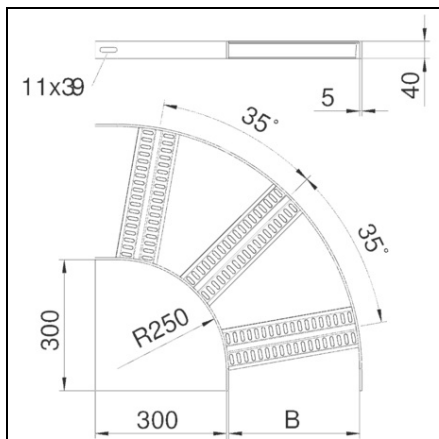

**OBO BETERMANN 90° COT- WITH Z RUNGS A2 | TYPE SLZB 90 700
A2**

Connectors should be ordered separately and in the appropriate quantity. Type: SLZB 90 700 A2 Width (mm): 700 Railthickness (mm): 5 Pack.pcs: 1 Weightkg/100 pcs.: 776,800
Item No.: 7099042
Pret: 37,80 lei (TVA inclus)