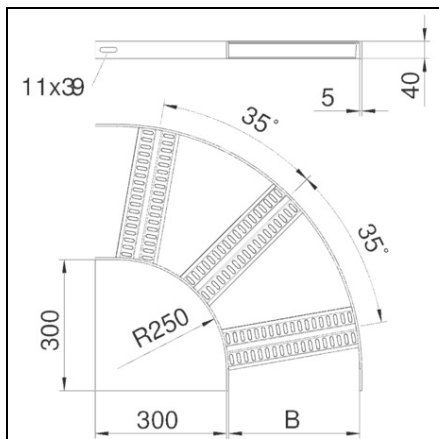

**OBO BETERMANN 90° COT- WITH Z RUNGS A2 | TYPE SLZB 90 600  
A2**

Connectors should be ordered separately and in the appropriate quantity. Type: SLZB 90 600 A2 Width (mm): 600 Railthickness (mm): 5 Pack.pcs: 1 Weightkg/100 pcs.: 590,900  
Item No.: 7099040  
Pret: 63,61 lei (TVA inclus)