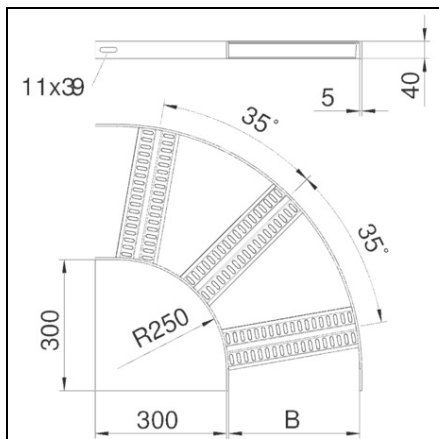

**OBO BETERMANN 90° COT- WITH Z RUNGS A2 | TYPE SLZB 90 500
A2**

Connectors should be ordered separately and in the appropriate quantity. Type: SLZB 90
500 A2 Width (mm): 500 Railthickness (mm): 5 Pack.pcs: 1 Weightkg/100 pcs.: 517,700
Item No.: 7099038
Pret: 45,61 lei (TVA inclus)

Detalii online: <https://www.materialelectrice.ro/900-cot-with-z-rungs-a2-type-slzb-90-500-a2-71668>