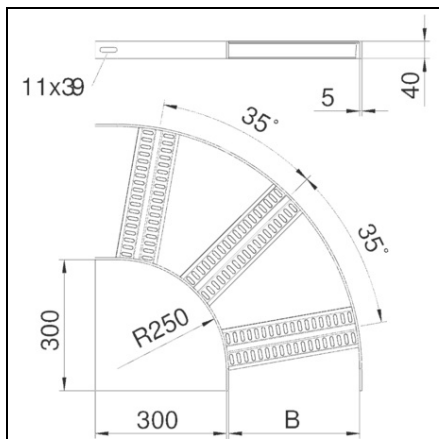

**OBO BETERMANN 90° COT- WITH Z RUNGS FT | TYPE SLZB 90 900  
FT**

90° bend for shipbuilding cable ladders, type SLZ, with side height of 40 mm with welded, perforated Z rungs. Type: SLZB 90 900 FT Width (mm): 900 Railthickness (mm): 5 Pack.pcs: 1 Weightkg/100 pcs.: 994,000 Item No.: 7099016 Pret: 16,54 lei (TVA inclus)

Detalii online: <https://www.materialelectrice.ro/900-cot-with-z-rungs-ft-type-slzb-90-900-ft-71650>