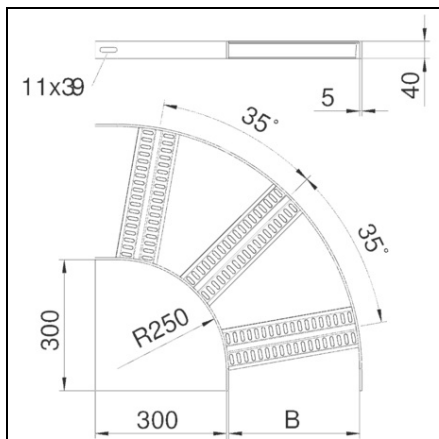

**OBO BETERMANN 90° COT- WITH Z RUNGS FT | TYPE SLZB 90 700
FT**

90° bend for shipbuilding cable ladders, type SLZ, with side height of 40 mm with welded, perforated Z rungs. Type: SLZB 90 700 FT Width (mm): 700 Railthickness (mm): 5 Pack.pcs: 1 Weightkg/100 pcs.: 806,000 Item No.: 7099012 Pret: 55,24 lei (TVA inclus)

Detalii online: <https://www.materialelectrice.ro/900-cot-with-z-rungs-ft-type-slzb-90-700-ft-71648>