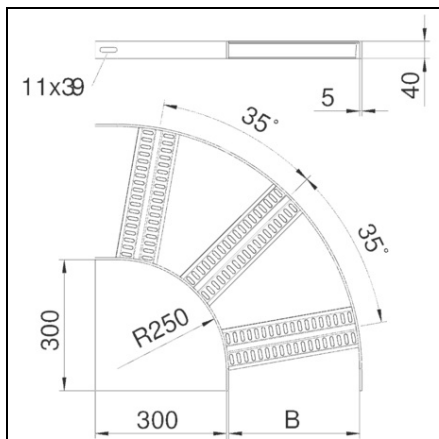

**OBO BETERMANN 90° COT- WITH Z RUNGS FT | TYPE SLZB 90 400  
FT**

90° bend for shipbuilding cable ladders, type SLZ, with side height of 40 mm with welded, perforated Z rungs. Type: SLZB 90 400 FT Width (mm): 400 Railthickness (mm): 5 Pack.pcs: 1 Weightkg/100 pcs.: 458,000 Item No.: 7099006 Pret: 6,69 lei (TVA inclus)

Detalii online: <https://www.materialelectrice.ro/900-cot-with-z-rungs-ft-type-slzb-90-400-ft-71645>