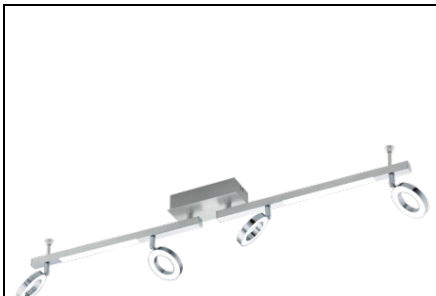

EGLO SPOT CARDILLIO 1 3000K ALB CALD 220-240V,50/60HZ IP20

Material number: 96182
Tip: spot
Product segment: interior
Theme: sonstige / nicht zuordenbar
Article Width (in mm): 85
Article Length (in mm): 985
Greutate neta: 1.503 Kilogram
Enclosure Material: aluminium, steel
Enclosure Colour: aluminium, chrome
Glass/Shade Material: plastic
Glass/Shade Colour: satined
Switch Tip: fara intrerupator
Function: LED not replaceable
Battery: No
Grad de protectie apa si praf: IP20
Protection Class: 2
Tensiune de lucru: 220-240V,50/60Hz
Dimabil (variatie lumina) : No
Nominal Luminous Flux (in lm): 400
Echivalent cu lampa incandescenta (W): 35
Colour Temperature: 3000K alb cald
Nominal Lifetime (in h): 25000
Numar de aclansari on/off: 15000
Colour Rendering Index (Ra, CRI): >80
Energy Efficiency Class: A+
Rated Lamp Power (0,1W precision): 3.2000
Colour Tolerance (LED, SDCM):Socket Tip (2): LED
Illuminant Tip (2): LED
Illuminant incl. (2): INCLUSIVE
max. Wattage (2): 2X3,3W
Energy Efficiency Class: LED
Dimabil (variatie lumina) : No
Function: LED not replaceable
Pret: 694,61 lei (TVA inclus)