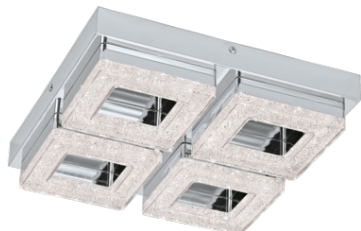

EGLO LAMPA TAVAN/PERETE FRADELO 3000K ALB CALD 220-240V,50/60HZ IP20

Material number: 95657
Tip: Lampa tavan/perete
Product segment: interior
Theme: sonstige / nicht zuordenbar
Inaltime produs (in mm): 60
Article Width (in mm): 280
Article Length (in mm): 280
Greutate neta: 2.033 Kilogram
Enclosure Material: steel
Enclosure Colour: chrome
Glass/Shade Material: plastic, crystal
Glass/Shade Colour: chrome, clear
Switch Tip: fara intrerupator
Function: LED not replaceable
Battery: No
Grad de protectie apa si praf: IP20
Protection Class: 2
Tensiune de lucru: 220-240V,50/60Hz
Dimabil (variatie lumina) : No
Socket Tip (1): LED
Illuminant Tip (1): LED
Illuminant incl. (1): INCLUSIVE
max. Wattage (1): 4X4W
Nominal Luminous Flux (in lm): 400
Echivalent cu lampa incandescenta (W): 35
Colour Temperature: 3000K alb cald
Nominal Lifetime (in h): 25000
Numar de aclansari on/off: 15000
Colour Rendering Index (Ra, CRI): >80
Energy Efficiency Class: LED - A+
Dimabil (variatie lumina) : No
Function: LED not replaceable
Rated Lamp Power (0,1W precision): 4
Colour Tolerance (LED, SDCM):
Pret: 553,84 lei (TVA inclus)

Detalii online: <https://www.materialeelectrice.ro/lampa-tavan-perete-fradelo-3000k-alb-cald-220-240v-50-60hz-ip20-71227>