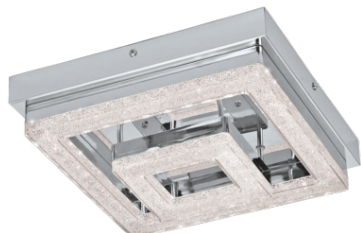

**EGLO LAMPA TAVAN FRADELO 3000K ALB CALD 220-240V,50/60HZ
IP20**

Material number: 95659
Tip: Lampa tavan
Product segment: interior
Theme: sonstige / nicht zuordenbar
Inaltime produs (in mm): 85
Article Width (in mm): 260
Article Length (in mm): 260
Greutate neta: 1.373 Kilogram
Enclosure Material: steel
Enclosure Colour: chrome
Glass/Shade Material: plastic, crystal
Glass/Shade Colour: chrome, clear
Switch Tip: fara intrerupator
Function: LED not replaceable
Battery: No
Grad de protectie apa si praf: IP20
Protection Class: 2
Tensiune de lucru: 220-240V,50/60Hz
Dimabil (variatie lumina) : No
Socket Tip (1): LED
Illuminant Tip (1): LED
Illuminant incl. (1): INCLUSIVE
max. Wattage (1): 12W
Nominal Luminous Flux (in lm): 1250
Echivalent cu lampa incandescenta (W): 85
Colour Temperature: 3000K alb cald
Nominal Lifetime (in h): 25000
Numar de aclansari on/off: 15000
Colour Rendering Index (Ra, CRI): >80
Energy Efficiency Class: LED - A+
Dimabil (variatie lumina) : No
Function: LED not replaceable
Rated Lamp Power (0,1W precision): 12
Colour Tolerance (LED, SDCM):
Pret: 345,28 lei (TVA inclus)

Detalii online: <https://www.materialelectrice.ro/lampa-tavan-fracelo-3000k-alb-cald-220-240v-50-60hz-ip20-70912>