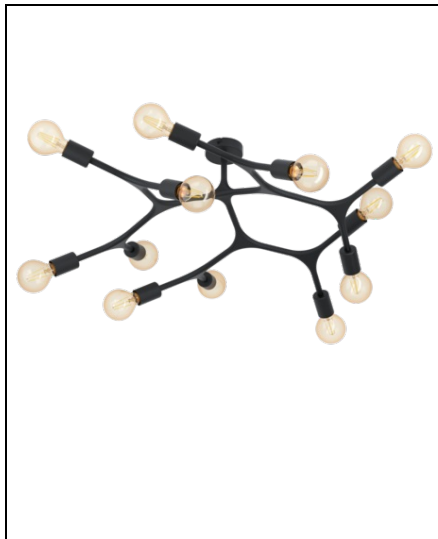

EGLO LAMPA TAVAN BOCADELLA 1 NEGRU 220-240V,50/60HZ

Material number: 98319
Tip: Lampa tavan
Product segment: interior
Theme: sonstige / nicht zuordenbar
Inaltime produs (in mm): 360
Diametru (in mm): 920
Greutate neta: 5.899 Kilogram
Enclosure Material: steel
Enclosure Colour: negru
Switch Tip: fara intrerupator
Battery: No
Protection Class: 1
Tensiune de lucru: 220-240V,50/60Hz
Operation Voltage: 220-240V,50/60Hz
Illuminant Tip (1): E27
Illuminant incl. (1): EXCLUSIVE
Socket Tip (1): E27
Pret: 2 116,51 lei (TVA inclus)

Detalii online: <https://www.materialeelectrice.ro/lampa-tavan-bocadella-1-negru-220-240v-50-60hz-70872>