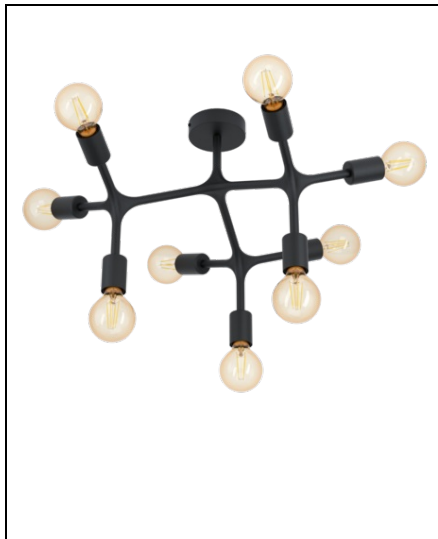

**EGLO LAMPA TAVAN BOCADELLA 1 NEGRU 220-240V,50/60HZ**

Material number: 98318  
Tip: Lampa tavan  
Product segment: interior  
Theme: sonstige / nicht zuordenbar  
Inaltime produs (in mm): 365  
Diametru (in mm): 640  
Greutate neta: 3.68 Kilogram  
Enclosure Material: steel  
Enclosure Colour: negru  
Switch Tip: fara intrerupator  
Battery: No  
Protection Class: 1  
Tensiune de lucru: 220-240V,50/60Hz  
Operation Voltage: 220-240V,50/60Hz  
Illuminant Tip (1): E27  
Illuminant incl. (1): EXCLUSIVE  
Socket Tip (1): E27  
Pret: 1 310,13 lei (TVA inclus)

Detalii online: <https://www.materialeelectrice.ro/lampa-tavan-bocadella-1-negru-220-240v-50-60hz-70871>