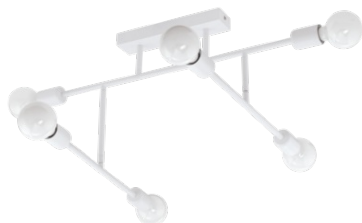

**EGLO LAMPA TAVAN BELSIANA ALB 220-240V,50/60HZ**

Material number: 98032  
Tip: Lampa tavan  
Product segment: interior  
Theme: sonstige / nicht zuordenbar  
Inaltime produs (in mm): 350  
Article Width (in mm): 510  
Article Length (in mm): 890  
Greutate neta: 2.347 Kilogram  
Enclosure Material: steel  
Enclosure Colour: alb  
Switch Tip: fara intrerupator  
Battery: No  
Protection Class: 1  
Tensiune de lucru: 220-240V,50/60Hz  
Operation Voltage: 220-240V,50/60Hz  
Illuminant Tip (1): E27  
Illuminant incl. (1): EXCLUSIVE  
Socket Tip (1): E27  
Pret: 0,00 lei (TVA inclus)

Detalii online: <https://www.materialeelectrice.ro/lampa-tavan-belsiana-alb-220-240v-50-60hz-70866>