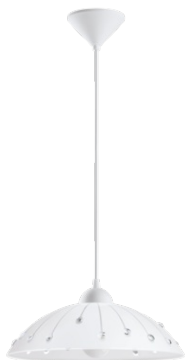

**EGLO LAMPA SUSPENDATA VETRO ALB 220-240V,50/60HZ**

Material number: 96073  
Tip: Lampa suspendata  
Product segment: interior  
Theme: sonstige / nicht zuordenbar  
Inaltime produs (in mm): 1100  
Diametru (in mm): 350  
Greutate neta: 1.44 Kilogram  
Enclosure Material: plastic  
Enclosure Colour: alb  
Glass/Shade Material: satin glass, crystal  
Glass/Shade Colour: alb, clear  
Switch Tip: fara intrerupator  
Battery: No  
Protection Class: 2  
Tensiune de lucru: 220-240V,50/60Hz  
Operation Voltage: 220-240V,50/60Hz  
Illuminant Tip (1): E27  
Illuminant incl. (1): EXCLUSIVE  
Socket Tip (1): E27  
Pret: 159,61 lei (TVA inclus)

Detalii online: <https://www.materialeelectrice.ro/lampa-suspendata-vetro-alb-220-240v-50-60hz-70838>