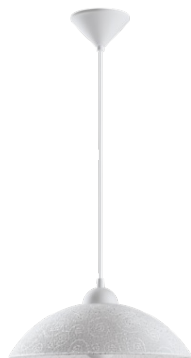

**EGLO LAMPA SUSPENDATA VETRO ALB 220-240V,50/60HZ**

Material number: 96071  
Tip: Lampa suspendata  
Product segment: interior  
Theme: sonstige / nicht zuordenbar  
Inaltime produs (in mm): 1100  
Diametru (in mm): 350  
Greutate neta: 1.45 Kilogram  
Enclosure Material: plastic  
Enclosure Colour: alb  
Glass/Shade Material: sticlawith structure  
Glass/Shade Colour: alb, clear  
Switch Tip: fara intrerupator  
Battery: No  
Protection Class: 2  
Tensiune de lucru: 220-240V,50/60Hz  
Operation Voltage: 220-240V,50/60Hz  
Illuminant Tip (1): E27  
Illuminant incl. (1): EXCLUSIVE  
Socket Tip (1): E27  
Pret: 75,58 lei (TVA inclus)

Detalii online: <https://www.materialeelectrice.ro/lampa-suspendata-vetro-alb-220-240v-50-60hz-70836>