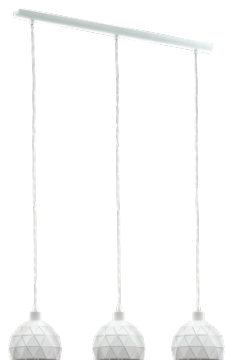

EGLO LAMPA SUSPENDATA ROCCAFORTE ALB 220-240V,50/60HZ

Material number: 97857
Tip: Lampa suspendata
Product segment: interior
Theme: sonstige / nicht zuordenbar
Inaltime produs (in mm): 1100
Article Width (in mm): 170
Article Length (in mm): 750
Greutate neta: 2.637 Kilogram
Enclosure Material: steel
Enclosure Colour: alb
Cable Colour: ZZKABFA_TR
Switch Tip: fara intrerupator
Battery: No
Protection Class: 1
Tensiune de lucru: 220-240V,50/60Hz
Operation Voltage: 220-240V,50/60Hz
Illuminant Tip (1): E14
Illuminant incl. (1): EXCLUSIVE
Socket Tip (1): E14
Pret: 755,35 lei (TVA inclus)

Detalii online: <https://www.materialeelectrice.ro/lampa-suspendata-roccaforte-alb-220-240v-50-60hz-70663>