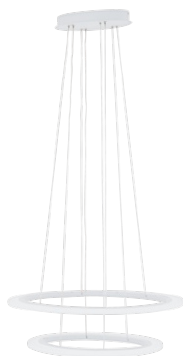

EGLO LAMPA SUSPENDATA PENAFORTE 3000K ALB CALD 220-240V,50/60HZ

Material number: 39307
Tip: Lampa suspendata
Product segment: interior
Theme: Crystal & Design
Inaltime produs (in mm): 1500
Article Width (in mm): 515
Article Length (in mm): 755
Greutate neta: 6.831 Kilogram
Enclosure Material: aluminium
Enclosure Colour: alb
Glass/Shade Material: plastic
Glass/Shade Colour: alb
Switch Tip: fara intrerupator
Function: LED not replaceable
Battery: No
Protection Class: 2
Tensiune de lucru: 220-240V,50/60Hz
Operation Voltage: 12V
Dimabil (variatie lumina) : Yes
Nominal Luminous Flux (in lm): 2700
Echivalent cu lampa incandescenta (W): 160
Colour Temperature: 3000K alb cald
Nominal Lifetime (in h): 25000
Numar de aclansari on/off: 15000
Colour Rendering Index (Ra, CRI): >80
Energy Efficiency Class: A+
Rated Lamp Power (0,1W precision): 24.5000
Colour Tolerance (LED, SDCM):Socket Tip (2): LED
Illuminant Tip (2): LED
Illuminant incl. (2): INCLUSIVE
max. Wattage (2): 33,5W
Energy Efficiency Class: LED - A+
Dimabil (variatie lumina) : Yes
Function: LED not replaceable
ABB - 6523 UJGL-214P:
BERKER - 2830 10:
BERKER - 286710:
BERKER - 2873:
BERKER - 8542 12 00:
BUSCH-JAEGER - 2247 U:
BUSCH-JAEGER - 6513 U-102:
BUSCH-JAEGER - 6519 U:
BUSCH-JAEGER - 6523 U:
BUSCH-JAEGER - 6523 U-102:
BUSCH-JAEGER - 6591 U-101:
CLIPSAL - 32E450UDM:
ELKO - 315GLE:
ELTAKO - EUD61NPN:
GIRA - 0307 00/I02:
HAMILTON - LITESTAT:
JUNG - 225 NV DE:
JUNG - 225 TDE:
LEGRAND - 400T:
LEGRAND - 7759 03:
MERTEN - 5771:
OPUS - 852095:
OPUS - 852096:
PEHA - 433 HAB:
PEHA - 434:
SCHALK - 123215:
SIEMENS - 5TC8 256:
SIEMENS - 5TC8 263:
SIEMENS - 5TC8 284:
SIEMENS - 5TC8211-0:
Pret: 1 108,22 lei (TVA inclus)

Detalii online: <https://www.materialelectrice.ro/lampa-suspendata-penaforte-3000k-alb-cald-220-240v-50-60hz-70611>