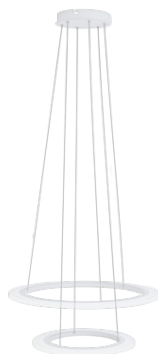

EGLO LAMPA SUSPENDATA PENAFORTE 3000K ALB CALD 220-240V,50/60HZ

Material number: 39273
Tip: Lampa suspendata
Product segment: interior
Theme: Crystal & Design
Inaltime produs (in mm): 1500
Diametru (in mm): 590
Greutate neta: 6.44 Kilogram
Enclosure Material: aluminium
Enclosure Colour: alb
Glass/Shade Material: plastic
Glass/Shade Colour: alb
Switch Tip: fara intrerupator
Function: LED not replaceable
Battery: No
Protection Class: 2
Tensiune de lucru: 220-240V,50/60Hz
Dimabil (variatie lumina) : Yes
Nominal Luminous Flux (in lm): 2100
Echivalent cu lampa incandescenta (W): 130
Colour Temperature: 3000K alb cald
Nominal Lifetime (in h): 25000
Numar de aclansari on/off: 15000
Colour Rendering Index (Ra, CRI): >80
Energy Efficiency Class: A+
Rated Lamp Power (0,1W precision): 18.5000
Colour Tolerance (LED, SDCM):Socket Tip (2): LED
Illuminant Tip (2): LED
Illuminant incl. (2): INCLUSIVE
max. Wattage (2): 30,5W
Energy Efficiency Class: LED
Dimabil (variatie lumina) : Yes
Function: LED not replaceable
ABB - 6523 UJGL-214P:
BERKER - 2830 10:
BERKER - 2873:
BERKER - 8542 12 00:
BUSCH-JAEGER - 2247 U:
BUSCH-JAEGER - 2250 U:
BUSCH-JAEGER - 6513 U-102:
BUSCH-JAEGER - 6519 U:
BUSCH-JAEGER - 6523 U:
BUSCH-JAEGER - 6523 U-102:
BUSCH-JAEGER - 6591 U-101:
CLIPSAL - 32E450UDM:
ELKO - 315GLE:
ELTAKO - EUD61NPN:
GIRA - 0300 00/I01:
GIRA - 0307 00/I02:
HAMILTON - LITESTAT:
JUNG - 225 NV DE:
JUNG - 225 TDE:
LEGRAND - 400T:
LEGRAND - 7759 03:
MERTEN - 5771:
OPUS - 852095:
OPUS - 852096:
PEHA - 433 HAB:
PEHA - 434:
SCHALK - 123215:
SIEMENS - 5TC8 256:
SIEMENS - 5TC8 263:
SIEMENS - 5TC8 284:
SIEMENS - 5TC8211-0:
Pret: 2 316,36 lei (TVA inclus)

Detalii online: <https://www.materialeelectrice.ro/lampa-suspendata-penaforte-3000k-alb-cald-220-240v-50-60hz-70607>