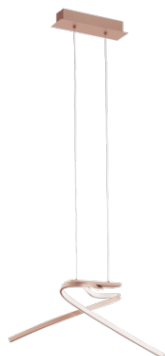

EGLO LAMPA SUSPENDATA PALOZZA 3000K ALB CALD 220-240V,50/60HZ

Material number: 97362
Tip: Lampa suspendata
Product segment: interior
Theme: sonstige / nicht zuordenbar
Inaltime produs (in mm): 1100
Article Width (in mm): 315
Article Length (in mm): 705
Greutate neta: 1.758 Kilogram
Enclosure Material: aluminium
Enclosure Colour: rose gold
Glass/Shade Material: plastic
Glass/Shade Colour: alb
Switch Tip: fara intrerupator
Function: LED not replaceable
Battery: No
Protection Class: 2
Tensiune de lucru: 220-240V,50/60Hz
Dimabil (variatie lumina) : No
Nominal Luminous Flux (in lm): 1500
Echivalent cu lampa incandescenta (W): 100
Colour Temperature: 3000K alb cald
Nominal Lifetime (in h): 25000
Numar de aclansari on/off: 15000
Colour Rendering Index (Ra, CRI): >80
Energy Efficiency Class: A++
Rated Lamp Power (0,1W precision): 11
Colour Tolerance (LED, SDCM):
Pret: 603,86 lei (TVA inclus)

Detalii online: <https://www.materialeelectrice.ro/lampa-suspendata-palozza-3000k-alb-cald-220-240v-50-60hz-70569>