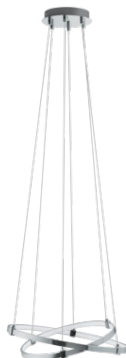

Furnizor: **Sc Trivolt Distribution SRL**  
Reg. com.: J23/3300/2016  
CIF: RO36421140  
Adresa: Strada Apusului nr 3 ( primul  
sens giratoriu Tehodor Pallady-  
Autostrada Soarelui), Catelu, Ilfov  
Banca: BRD  
IBAN: RO34BRDE441SV13182234410

**EGLO LAMPA SUSPENDATA NEBREDĂ 3000K ALB CALD 220-240V,50/60HZ**

Material number: 96639  
Tip: Lampa suspendata  
Product segment: interior  
Theme: sonstige / nicht zuordenbar  
Inaltime produs (in mm): 1200  
Diametru (in mm): 450  
Greutate neta: 1.625 Kilogram  
Enclosure Material: steel, aluminium  
Enclosure Colour: chrome  
Glass/Shade Material: plastic  
Glass/Shade Colour: alb  
Switch Tip: fara intrerupator  
Function: LED not replaceable  
Battery: No  
Protection Class: 2  
Tensiune de lucru: 220-240V,50/60Hz  
Operation Voltage: 12V  
Dimabil (variatie lumina) : No  
Nominal Luminous Flux (in lm): 700  
Echivalent cu lampa incandescenta (W): 54  
Colour Temperature: 3000K alb cald  
Nominal Lifetime (in h): 25000  
Numar de aclansari on/off: 15000  
Colour Rendering Index (Ra, CRI): >80  
Energy Efficiency Class: A+  
Rated Lamp Power (0,1W precision): 6.7000  
Colour Tolerance (LED, SDCM):Socket Tip (2): LED  
Illuminant Tip (2): LED  
Illuminant incl. (2): INCLUSIVE  
max. Wattage (2): 1X8,7W  
Energy Efficiency Class: LED  
Dimabil (variatie lumina) : No  
Function: LED not replaceable  
Pret: 0,00 lei (TVA inclus)

Detalii online: <https://www.materialeelectrice.ro/lampa-suspendata-nebreda-3000k-alb-cald-220-240v-50-60hz-70539>