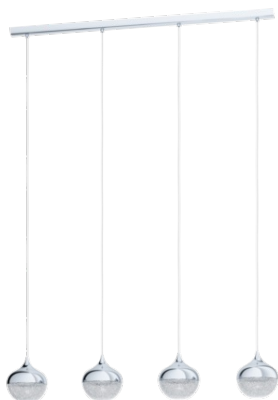

**EGLO LAMPA SUSPENDATA MIOGLIA 1 CHROME 220-240V,50/60HZ**

Material number: 98628  
Tip: Lampa suspendata  
Product segment: interior  
Theme: sonstige / nicht zuordenbar  
Inaltime produs (in mm): 1100  
Article Width (in mm): 150  
Article Length (in mm): 975  
Greutate neta: 4.279 Kilogram  
Enclosure Material: steel  
Enclosure Colour: chrome  
Glass/Shade Material: plastic  
Glass/Shade Colour: granille alb, clear  
Switch Tip: fara intrerupator  
Battery: No  
Protection Class: 1  
Tensiune de lucru: 220-240V,50/60Hz  
Operation Voltage: 220-240V,50/60Hz  
Illuminant Tip (1): E14  
Illuminant incl. (1): EXCLUSIVE  
Socket Tip (1): E14  
Pret: 896,20 lei (TVA inclus)

Detalii online: <https://www.materialeelectrice.ro/lampa-suspendata-mioglia-1-chrome-220-240v-50-60hz-70518>