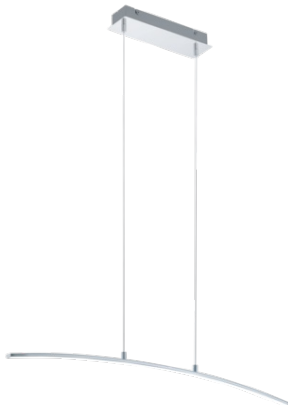

**EGLO LAMPA SUSPENDATA LASANA 3000K ALB CALD 220-240V,50/60HZ IP20**

Material number: 32048  
Tip: Lampa suspendata  
Product segment: interior  
Theme: sonstige / nicht zuordenbar  
Inaltime produs (in mm): 1000  
Article Length (in mm): 900  
Greutate neta: 1.132 Kilogram  
Enclosure Material: aluminium, steel  
Enclosure Colour: chrome  
Glass/Shade Material: plastic  
Glass/Shade Colour: alb  
Switch Tip: fara intrerupator  
Function: LED not replaceable  
Battery: No  
Grad de protectie apa si praf: IP20  
Protection Class: 2  
Tensiune de lucru: 220-240V,50/60Hz  
Operation Voltage: 24V  
Dimabil (variatie lumina) : No  
Socket Tip (1): LED  
Illuminant Tip (1): LED  
Illuminant incl. (1): INCLUSIVE  
max. Wattage (1): 14W  
Nominal Luminous Flux (in lm): 1400  
Echivalent cu lampa incandescenta (W): 94  
Colour Temperature: 3000K alb cald  
Nominal Lifetime (in h): 25000  
Numar de aclansari on/off: 15000  
Colour Rendering Index (Ra, CRI): >80  
Energy Efficiency Class: LED - A+  
Dimabil (variatie lumina) : No  
Function: LED not replaceable  
Rated Lamp Power (0,1W precision): 15  
Colour Tolerance (LED, SDCM):  
Pret: 392,49 lei (TVA inclus)

Detalii online: <https://www.materialeelectrice.ro/lampa-suspendata-lasana-3000k-alb-cald-220-240v-50-60hz-ip20-70460>