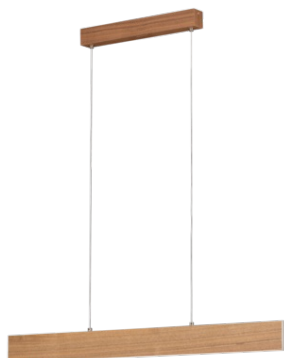

EGLO LAMPA SUSPENDATA CLIMENE 3000K ALB CALD 220-240V,50/60HZ

Material number: 39346
Tip: Lampa suspendata
Product segment: interior
Theme: Crystal & Design
Inaltime produs (in mm): 1500
Article Width (in mm): 45
Article Length (in mm): 940
Greutate neta: 2.17 Kilogram
Enclosure Material: aluminium, steel, wood
Enclosure Colour: brushed aluminium, satin nickel, nut
Cable Colour: ZZKABFA TR
Glass/Shade Material: plastic
Glass/Shade Colour: alb
Switch Tip: fara intrerupator
Function: LED not replaceable
Battery: No
Protection Class: 2
Tensiune de lucru: 220-240V,50/60Hz
Dimabil (variatie lumina) : Yes
Nominal Luminous Flux (in lm): 2000
Echivalent cu lampa incandescenta (W): 125
Colour Temperature: 3000K alb cald
Nominal Lifetime (in h): 25000
Numar de aclansari on/off: 15000
Colour Rendering Index (Ra, CRI): >80
Energy Efficiency Class: A+
Rated Lamp Power (0,1W precision): 17
Colour Tolerance (LED, SDCM):Socket Tip (2): LED
Illuminant Tip (2): LED
Illuminant incl. (2): INCLUSIVE
max. Wattage (2): 4,2W
Energy Efficiency Class: LED
Dimabil (variatie lumina) : Yes
Function: LED not replaceable
Pret: 292,31 lei (TVA inclus)

Detalii online: <https://www.materialeelectrice.ro/lampa-suspendata-climene-3000k-alb-cald-220-240v-50-60hz-70326>