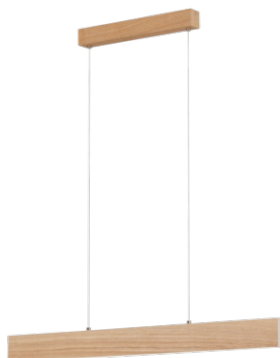

EGLO LAMPA SUSPENDATA CLIMENE 3000K ALB CALD 220-240V,50/60HZ

Material number: 39344
Tip: Lampa suspendata
Product segment: interior
Theme: Crystal & Design
Inaltime produs (in mm): 1500
Article Width (in mm): 45
Article Length (in mm): 940
Greutate neta: 2.15 Kilogram
Enclosure Material: aluminium, steel, wood
Enclosure Colour: brushed aluminium, satin nickel, oak
Cable Colour: ZZKABFA TR
Glass/Shade Material: plastic
Glass/Shade Colour: alb
Switch Tip: fara intrerupator
Function: LED not replaceable
Battery: No
Protection Class: 2
Tensiune de lucru: 220-240V,50/60Hz
Dimabil (variatie lumina) : Yes
Nominal Luminous Flux (in lm): 2000
Echivalent cu lampa incandescenta (W): 125
Colour Temperature: 3000K alb cald
Nominal Lifetime (in h): 25000
Numar de aclansari on/off: 15000
Colour Rendering Index (Ra, CRI): >80
Energy Efficiency Class: A+
Rated Lamp Power (0,1W precision): 17
Colour Tolerance (LED, SDCM):Socket Tip (2): LED
Illuminant Tip (2): LED
Illuminant incl. (2): INCLUSIVE
max. Wattage (2): 4,2W
Energy Efficiency Class: LED
Dimabil (variatie lumina) : Yes
Function: LED not replaceable
Pret: 0,00 lei (TVA inclus)

Detalii online: <https://www.materialeelectrice.ro/lampa-suspendata-climene-3000k-alb-cald-220-240v-50-60hz-70324>