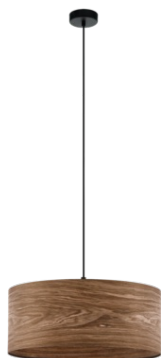

EGLO LAMPA SUSPENDATA CANNAFESCA NEGRU 220-240V,50/60HZ

Material number: 98548
Tip: Lampa suspendata
Product segment: interior
Theme: fabric-conzept
Inaltime produs (in mm): 1100
Diametru (in mm): 530
Greutate neta: 2.041 Kilogram
Enclosure Material: steel
Enclosure Colour: negru
Cable Colour: ZZKABFA_SW
Glass/Shade Material: wood
Glass/Shade Colour: brown
Switch Tip: fara intrerupator
Function: incl.adapter for 3-light
Battery: No
Protection Class: 2
Tensiune de lucru: 220-240V,50/60Hz
Operation Voltage: 220-240V,50/60Hz
Illuminant Tip (1): E27
Illuminant incl. (1): EXCLUSIVE
Socket Tip (1): E27
Pret: 0,00 lei (TVA inclus)

Detalii online: <https://www.materialelectrice.ro/lampa-suspendata-cannafesca-negru-220-240v-50-60hz-70273>