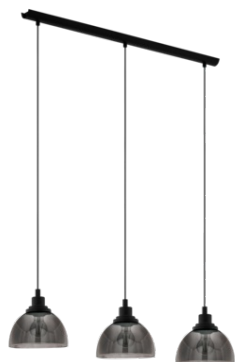

EGLO LAMPA SUSPENDATA BELESER NEGRU 220-240V,50/60HZ

Material number: 98384
Tip: Lampa suspendata
Product segment: interior
Theme: sonstige / nicht zuordenbar
Inaltime produs (in mm): 1100
Article Width (in mm): 205
Article Length (in mm): 905
Greutate neta: 2.691 Kilogram
Enclosure Material: steel
Enclosure Colour: negru
Cable Colour: ZZKABFA_SW
Glass/Shade Material: sticlavaporized
Glass/Shade Colour: negru-transparent
Switch Tip: fara intrerupator
Battery: No
Protection Class: 1
Tensiune de lucru: 220-240V,50/60Hz
Operation Voltage: 220-240V,50/60Hz
Illuminant Tip (1): E27
Illuminant incl. (1): EXCLUSIVE
Socket Tip (1): E27
Pret: 694,79 lei (TVA inclus)

Detalii online: <https://www.materialeelectrice.ro/lampa-suspendata-beleser-negru-220-240v-50-60hz-70231>