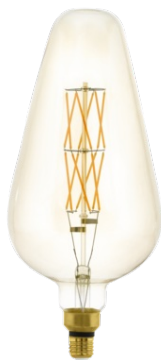

Furnizor: **Sc Trivolt Distribution SRL**
Reg. com.: J23/3300/2016
CIF: RO36421140
Adresa: Strada Apusului nr 3 (primul
sens giratoriu Tehodor Pallady-
Autostrada Soarelui), Catelu, Ilfov
Banca: BRD
IBAN: RO34BRDE441SV13182234410

EGLO SURSA DE ILUMINAT E27 2100K MM

Material number: 11838
Tip: iluminant
Technology: LED - HV
Light colour Complete: alb cald
Socket Tip (1): E27
Illuminant Tip (1): E27-LED-D165
Energy Efficiency Class: A+
kW/1000h: 8
EAN/UPC: 9002759118389
Diametru (in mm): 165
Article Length (in mm): 345
Nominal Luminous Flux (in lm): 600
Rated Luminous Flux (90°/120°/full): 600
Colour Temperature: 2100K
Colour Rendering Index (Ra, CRI): >80
Colour Tolerance (LED, SDCM): >6
Echivalent cu lampa incandescenta (W): 45
Lamp Power Factor: 1
Nominal Current (in mA): 35
Nominal Lamp Power (in W): 8
Nominal Lifetime (in h): 25,000
Rated Lamp Power (0,1W precision): 8
Rated Lifetime (in h): 25,000
Bulb-Dimabil (variatie lumina) : Yes
Starting Time:ABB - 6523 UJGL-214P:
BERKER - 2830 10:
BERKER - 2873:
BERKER - 8542 12 00:
BUSCH-JAEGER - 2247 U:
BUSCH-JAEGER - 6523 U:
BUSCH-JAEGER - 6523 U-102:
BUSCH-JAEGER - 6591 U-101:
ELKO - 315GLE:
ELTAKO - EUD61NPN:
GIRA - 238500/I00:
HAMILTON - LITESTAT:
JUNG - 225 NV DE:
JUNG - 225 TDE:
LEGRAND - 400T:
LEGRAND - 7 520 62:
LEGRAND - 7759 03:
MERTEN - 5771:
OPUS - 852095:
OPUS - 852096:
PEHA - 433 HAB:
SCHNEIDER - SBD200LED:
SIEMENS - 5TC8 263:
SIEMENS - 5TC8 284:
SIEMENS - 5TC8211-0:
VADSBO - VD100:
Pret: 151,04 lei (TVA inclus)