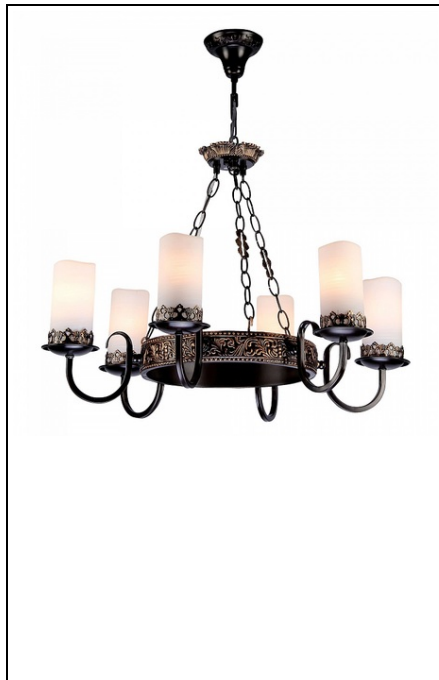

**MAYTONI CANDELABRU PALAZZO RC562-PL-06-R OLD ARTICLE:
ARM562-06-R**

Tip lampa: Candelabru
Inaltime minima, mm: 430
Inaltime maxima, mm 930
Becuri: 6 X E14 (60W)
Base material: Metal
2in1: Yes
LED: No
Diameter, mm: 630
Shade Material: Glass
Lampshade Height, mm: 70
Ceiling bowl height, mm: 70

Ceiling bowl diameter, mm: 110
Ceiling mount type: Hook
Chain length, mm: 500
Becuri incl.: Yes
Barcode: 4260361985859
IP: IP20
Package volume, m³: 0.087108
Net weight, kg: 4.6
Place type: Living room
Warranty: 2
Pret: 0,00 lei (TVA inclus)