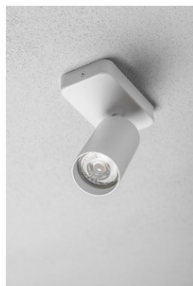

**GTV CORP DE ILUMINAT APLICAT PERETE - WALL LUMINAIRE  
SANTO BIS, ALUMINUM, IP20, MAX. 20W, SINGLE, ROUND, WHITE**

SANTO BIS is a universal fixture in a modern style. Its structure makes it possible to mount it both on the ceiling and on the wall. This functionality will be valued by minimalists and simple forms lovers. The light angle can be adjusted in two planes. Any light source with a GU10 thread and power not exceeding 20 W can be used as a light source. Thanks to this, each user can adjust the intensity and colour temperature of the light to his own preferences. Decorative fixture for halls and living rooms; It can be mounted both on the wall and on the ceiling; A harmonious combination of a modern form with a classic solution. Voltage 220-240 V  
Material aluminium/cast iron  
Base type GU10  
Producent code OS-SAN20WOK1B-10  
Pret: 0,00 lei (TVA inclus)

Detalii online: <https://www.materialelectrice.ro/corp-de-iluminat-aplicat-perete-wall-luminaire-santo-bis-aluminum-ip20-max-20w-single-round-white-351379>