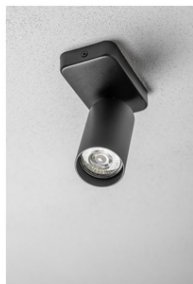

**GTV CORP DE ILUMINAT APLICAT PERETE - WALL LUMINAIRE  
SANTO BIS, ALUMINUM, IP20, MAX. 20W, SINGLE, ROUND, BLACK**

SANTO BIS is a universal fixture in a modern style. Its structure makes it possible to mount it both on the ceiling and on the wall. This functionality will be valued by minimalists and simple forms lovers. The light angle can be adjusted in two planes. Any light source with a GU10 thread and power not exceeding 20 W can be used as a light source. Thanks to this, each user can adjust the intensity and colour temperature of the light to his own preferences. Decorative fixture for halls and living rooms; It can be mounted both on the wall and on the ceiling; A harmonious combination of a modern form with a classic solution. Voltage 220-240 V  
Material aluminium/cast iron  
Base type GU10  
Producent code OS-SAN20WOK1B-00  
Pret: 0,00 lei (TVA inclus)

Detalii online: <https://www.materialelectrice.ro/corp-de-iluminat-aplicat-perete-wall-luminaire-santo-bis-aluminum-ip20-max-20w-single-round-black-351378>