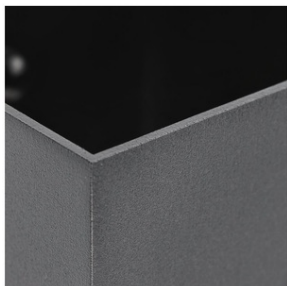

**GTV CORP DE ILUMINAT APLICAT PERETE - WALL LUMINAIRE
CAMPIONE II, G9, IP20, MAX. 40W, IP20, MAX. 250V, 50/60 HZ,
SQUARE, BLACK**

Campione wall lamp fixture - one style, many possibilities

The Campione LED wall fixtures are a modern collection of lights for homes, offices and all interiors where class, style and elegance are important. The minimalist form with modern lines adds character to the interior design by subtly decorating it, while fulfilling its functional task of spotlighting the area of choosing. The lamp fixture has a built-in G9 socket.

The Campione wall lamp - although it has extremely simple lines - offers quite a wide range of choices in designing interior lights. It is because the spotlight is available in two basic options - circular and rectangular - and two colour versions - elegant flat black and subtle flat white. There is more, however...

The Campione LED light spots cast light in opposite directions and can be installed vertically with the light beams reaching up and down, or horizontally with the light beams cast along the wall. The delicate, almost filigree lenses in both versions make a great impression and add charm to the interior design.