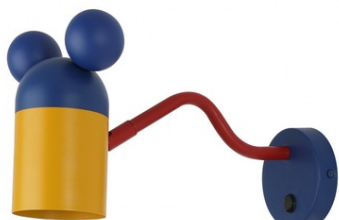

**GTV CORP DE ILUMINAT APLICAT PERETE - MOUSE WALL
LUMINAIRE WITH ON, 3063, MAX250V, 50/60HZ, 1*E27, MAX.25 W,
IP20, DIA.8 CM, NAVY/YELLOW**

Mouse wall lamp is an ideal complement to the arrangement in children's rooms. It is practical, comfortable and visually adapted to the needs of small users. It is perfect for many applications, providing a neat visual addition.

The children's wall lamp has been designed for children's special expectations. A simple shape, decorated with "mouse" ears is an idea that will brighten every face. Mouse wall lamp will be perfect by the bed, where it will make reading books easier, it will also find application in the play corner, because it allows for direction of light beam where it is needed.

Mouse wall lamp is part of a larger series - a

group of lighting products, among which you will find everything you need to illuminate the cosy rooms of the youngest. The refined design uses colours feria in which every child will find their favourite colour. Choice of: a combination of shimmering gold with black, stimulating yellow with red and navy blue, a pastel combination of pink with blue and blue with energetic yellow. A functional wall lamp for children that will make the time spent in the room more pleasant.