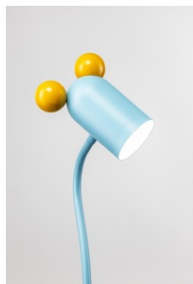

**GTV CORP DE ILUMINAT - MOUSE VEIOZA , 0215, MAX.250V,
50/60HZ, 1*E27, MAX.25 W, DI.8 CM, IP20, BLUE**

Mouse desk lamp is an excellent choice for kindergarteners, pre-schoolers or newly minted students who are starting their school adventure. A functional combination of good illumination of the desk top with an attractive form for small recipients of good style.

Mouse children's desk lamp is a combination of practical convenience and refined design. Zoned lighting of a children's desk will help ensure comfort during work and healthy eyesight. An organizer for writing tools connected to the base of the lamp will help to control the chaos of space. The attractive form of the lamp with mouse ears will interest users, encouraging them to spend time in a fabulously arranged interior.

Mouse children's desk lamp is a model available in four colour variants. From the classic combination of elegant black with gold, through pastel pink with blue, blue with yellow, to the contrasting duet of saturated navy blue, energetic yellow and red. Each of the colours will add a lot of visual joy to children's rooms, stimulating creativity. Energetic combination of carefully selected colours.

A children's design that will stimulate the imagination and bring a smile to the faces of little explorers.

Well-thought-out functionality for the comfort of the youngest.

In Mouse series you will find consistent lighting for all the needs of the children's kingdom. Producent code LB-MOUS-25-DEC