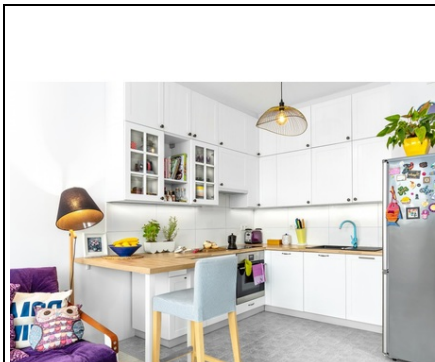

**GTV SURSA LUMINOASA - LED DECORATIVE BULB, FILAMENT
VINTAGE ,G95,E27,4W,400LM,AC220-240V/ 50-60HZ,PF>0,5,3000K**

A classic shape of G95
VINTAGE light source refers to the first Edison bulbs which makes it ideal for all types of lamps and chandeliers with a visible light source. GTV decorative light sources in Vintage style are high-quality LED products enclosed in golden glass. They will be perfect as a delicate lighting in your home and garden. Vintage style will emphasize the subtlety of the whole interior, and their warm light will create a pleasant atmosphere. Power of light source or device 4 W
Voltage 220-240 V
Color temperature 3000 K
Base type E27
Luminous flux 400 lm
Producent code LD-G95FV4-30
Pret: 0,00 lei (TVA inclus)