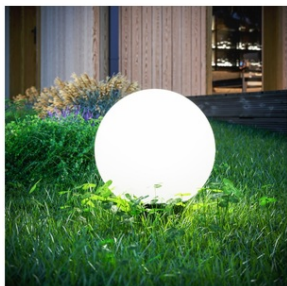

**GTV CORP DE ILUMINAT PENTRU EXTERIOR - GARDEN FIXTURE
MARMO 28,E27,MAX.20W,IP65,AC220-240V,50-60HZ,28CM,PE**

This remarkable decoration is more and more often found in a backyard gardens and in the green surroundings of hotel and restaurant complexes. The spherical

fixture brings a note of modernity and effortless, simple elegance. Three sizes allow for various arrangements and contrasting compositions.

Marmo fixtures are best placed on lawns where they shed a soft, pleasant light.

The lampshade is made of polyethylene, which resembles solid rock. There is an E27 socket inside the lampshade. When choosing a light source, you should remember that its power should not exceed 20W. The 2.5