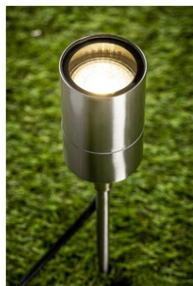

**GTV CORP DE ILUMINAT PENTRU EXTERIOR - GARDEN FIXTURE
GRAZIE, GU10, MAX.20W, IP44, AC220-240V, 50-60HZ, INOX**

In-ground spike garden fixtures are a perfect solution for any organizer of outdoor events, such as birthday parties, birthdays, or weddings. It is sufficient to stick the lamp in the ground, set the light angle and connect to the power supply. GRAZIE is practically maintenance-free because it has a 1.5 meter long power cord factory-made. The fixture is equipped with a GU10 socket that allows a user to adjust the power and colour temperature of the light source to individual needs and preferences. The luminaire is equipped with a cable terminated with a plug - length 150 cm; Movable head allowing you to set the angle of incidence of light; The luminaire is adapted to GU10 light sources. Material SS
Base type GU10
Producent code OS-GRAZIEGU10-01
Pret: 0,00 lei (TVA inclus)

Detalii online: <https://www.materialeelectrice.ro/corp-de-iluminat-pentru-exterior-garden-fixture-grazie-gu10-max-20w-ip44-ac220-240v-50-60hz-inox-351191>