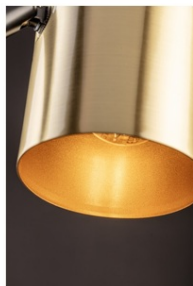

**GTV LAMPADAR - LAMPA PODEA MOUSE , 0086, MAX.250V, 50/60HZ,
1*E27, MAX.25 W, IP20, DIA.8 CM, BLACK/GOLD**

Mouse standing floor lamp is a perfect complement to a children's room, which you can place exactly where more light is needed. Refined design that stimulates the imagination, beautiful colours and comfortable functionality. The floor lamp in the Mouse collection can stand alone, it perfectly complements the zonal lighting in the selected place, it adds a sense of cosiness, spreading light around it. It can also be used in an arrangement with other types of lamps from Mouse series - all together create a bright, colourful space, adapted to the needs of the youngest. Mouse floor lamp will be perfect for younger and older children. The refined, stylish form with ornaments straight from favourite fairy tales will delight creative users who will find joy in beautiful shapes and colours. A combination of shimmering gold with black, pastel pink with blue, navy blue with energetic red and yellow, and a gentle blue with the addition of sunny yellow is to choose from. Practical lighting of the selected space in the children's room. Refined design that stimulates the imagination and adds colour to the interior. Thought out functionality with a convenient switch. A modestly sized floor lamp for which you will find a place in every children's room. Producent code LP-MOUS-11-DEC
Pret: 155,80 lei (TVA inclus)