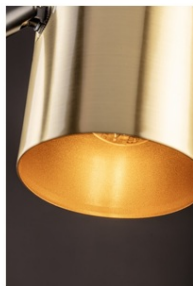

**GTV LAMPADAR - LAMPA PODEA MOUSE , 0086, MAX.250V, 50/60HZ,
1*E27, MAX.25 W, IP20, DIA.8 CM, BLACK/GOLD**

Mouse standing floor lamp is a perfect complement to a children's room, which you can place exactly where more light is needed. Refined design that stimulates the imagination, beautiful colours and comfortable functionality. The floor lamp in the Mouse collection can stand alone, it perfectly complements the zonal lighting in the selected place, it adds a sense of cosiness, spreading light around it. It can also be used in an arrangement with other types of lamps from Mouse series - all together create a bright, colourful space, adapted to the needs of the youngest. Mouse floor lamp will be perfect for younger and older children. The refined, stylish form with ornaments straight from favourite fairy tales will delight creative users who will find joy in beautiful shapes and colours. A combination of shimmering gold with black, pastel pink with blue, navy blue with energetic red and yellow, and a gentle blue with the addition of sunny yellow is to choose from. Practical lighting of the selected space in the children's room. Refined design that stimulates the imagination and adds colour to the interior. Thought out functionality with a convenient switch. A modestly sized floor lamp for which you will find a place in every children's room. Producent code LP-MOUS-11-DEC
Pret: 155,76 lei (TVA inclus)