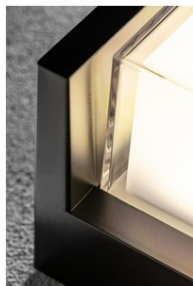

**GTV CORP DE ILUMINAT PENTRU EXTERIOR - FACADE FIXTURE
CANTI LED, 12W, 1000LM, AC220-240V, 50 / 60HZ, IP65, 4000K**

The luminaire is tailored for lovers of modern forms and economical solutions. Canti features a built-in light source so there is no need to buy an additional bulb. The light emitted has a neutral colour of 4000 K and 1000

lm. With the possibility of connecting a motion or dusk sensor, it switches on only when necessary. Fashionable geometric design;

It is ideal for creating modern arrangements;
Lamp suitable for outdoor installation - IP65. Power of light source or device 12 W
Color temperature 4000 K
Producent code LD-CANTI12WKW-40
Pret: 0,00 lei (TVA inclus)