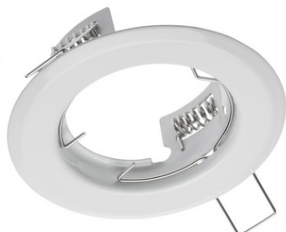

GTV SPOT - CEILING SPOTLIGHT PARMA III, IP20, ROUND, WHITE

Parma II LED ceiling spotlight - functional illumination

The Parma II ceiling spotlight is a simple spotlight model with an uncomplicated design. The Parma II ceiling fixture is designed for a

subdued and casual visual effect.

Thanks its small size, the spotlight allows numerous compositions to be created in any quantities of this product grouped together. The spotlight is available in two functional options - with or without adjustable light beam angle.

The Parma II ceiling spotlight is made from high-quality steel. Refined accents ensure the durability and reliable quality of these spotlights. With its simple design, this flush-mounted ceiling fixture fits smoothly into a variety of design styles - from minimalist to modern or loft and even the classic ones. For an easier aesthetic match, the spotlight is available in 5 colour options: chrome, black chrome, white, satin, and old gold. The refined shape with its chamfered side makes the spotlight visually blend in with the surface on which it is installed. -

mounting

hole Ø 60-65

mm Material STEEL

Producent code OP-PADST3-10

Pret: 0,00 lei (TVA inclus)

Detalii online: <https://www.materialelectrice.ro/spot-ceiling-spotlight-parma-iii-ip20-round-white-351109>