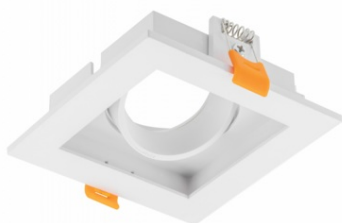

**GTV SPOT - CEILING SPOT LIGHT FIXTURE RUBIO, 102X102MM,
IP20, SQUARE, SINGLE, WHITE**

Rubio ceiling spot light fitting - a combination of elegance and practical functionality
Rubio ceiling spot light fitting is lighting with an extremely versatile application. It will be perfect for an office, living room, passageways or bedroom. The subtle, refined design will easily fit into the arrangement in modern, minimalist, fashionable Scandinavian or austere loft styles.
Although Rubio ceiling lamp is devoid of decorations, its charm lies in this simplicity and uncomplicated visual form. The outer contour of the fitting slightly protrudes above the mounting surface, exposing its geometric charm. The body inside is movable and it makes it possible to direct the light beam to the desired place.
Rubio ceiling spot fitting is available in several options to choose from. Customers can opt for subtle white that perfectly blends with the background of white ceiling, or stylish black, in both variants the light points are finished in a smooth matt. In addition, a single-point and two-point variants are available in both colours. A moveable ring to change the lighting angle
Universal colours
Dedicated to LED light sources Material plastic
Producent code OP-RUBIOKW1-10
Pret: 0,00 lei (TVA inclus)

Detalii online: <https://www.materialeelectrice.ro/spot-ceiling-spot-light-fixture-rubio-102x102mm-ip20-square-single-white-351100>